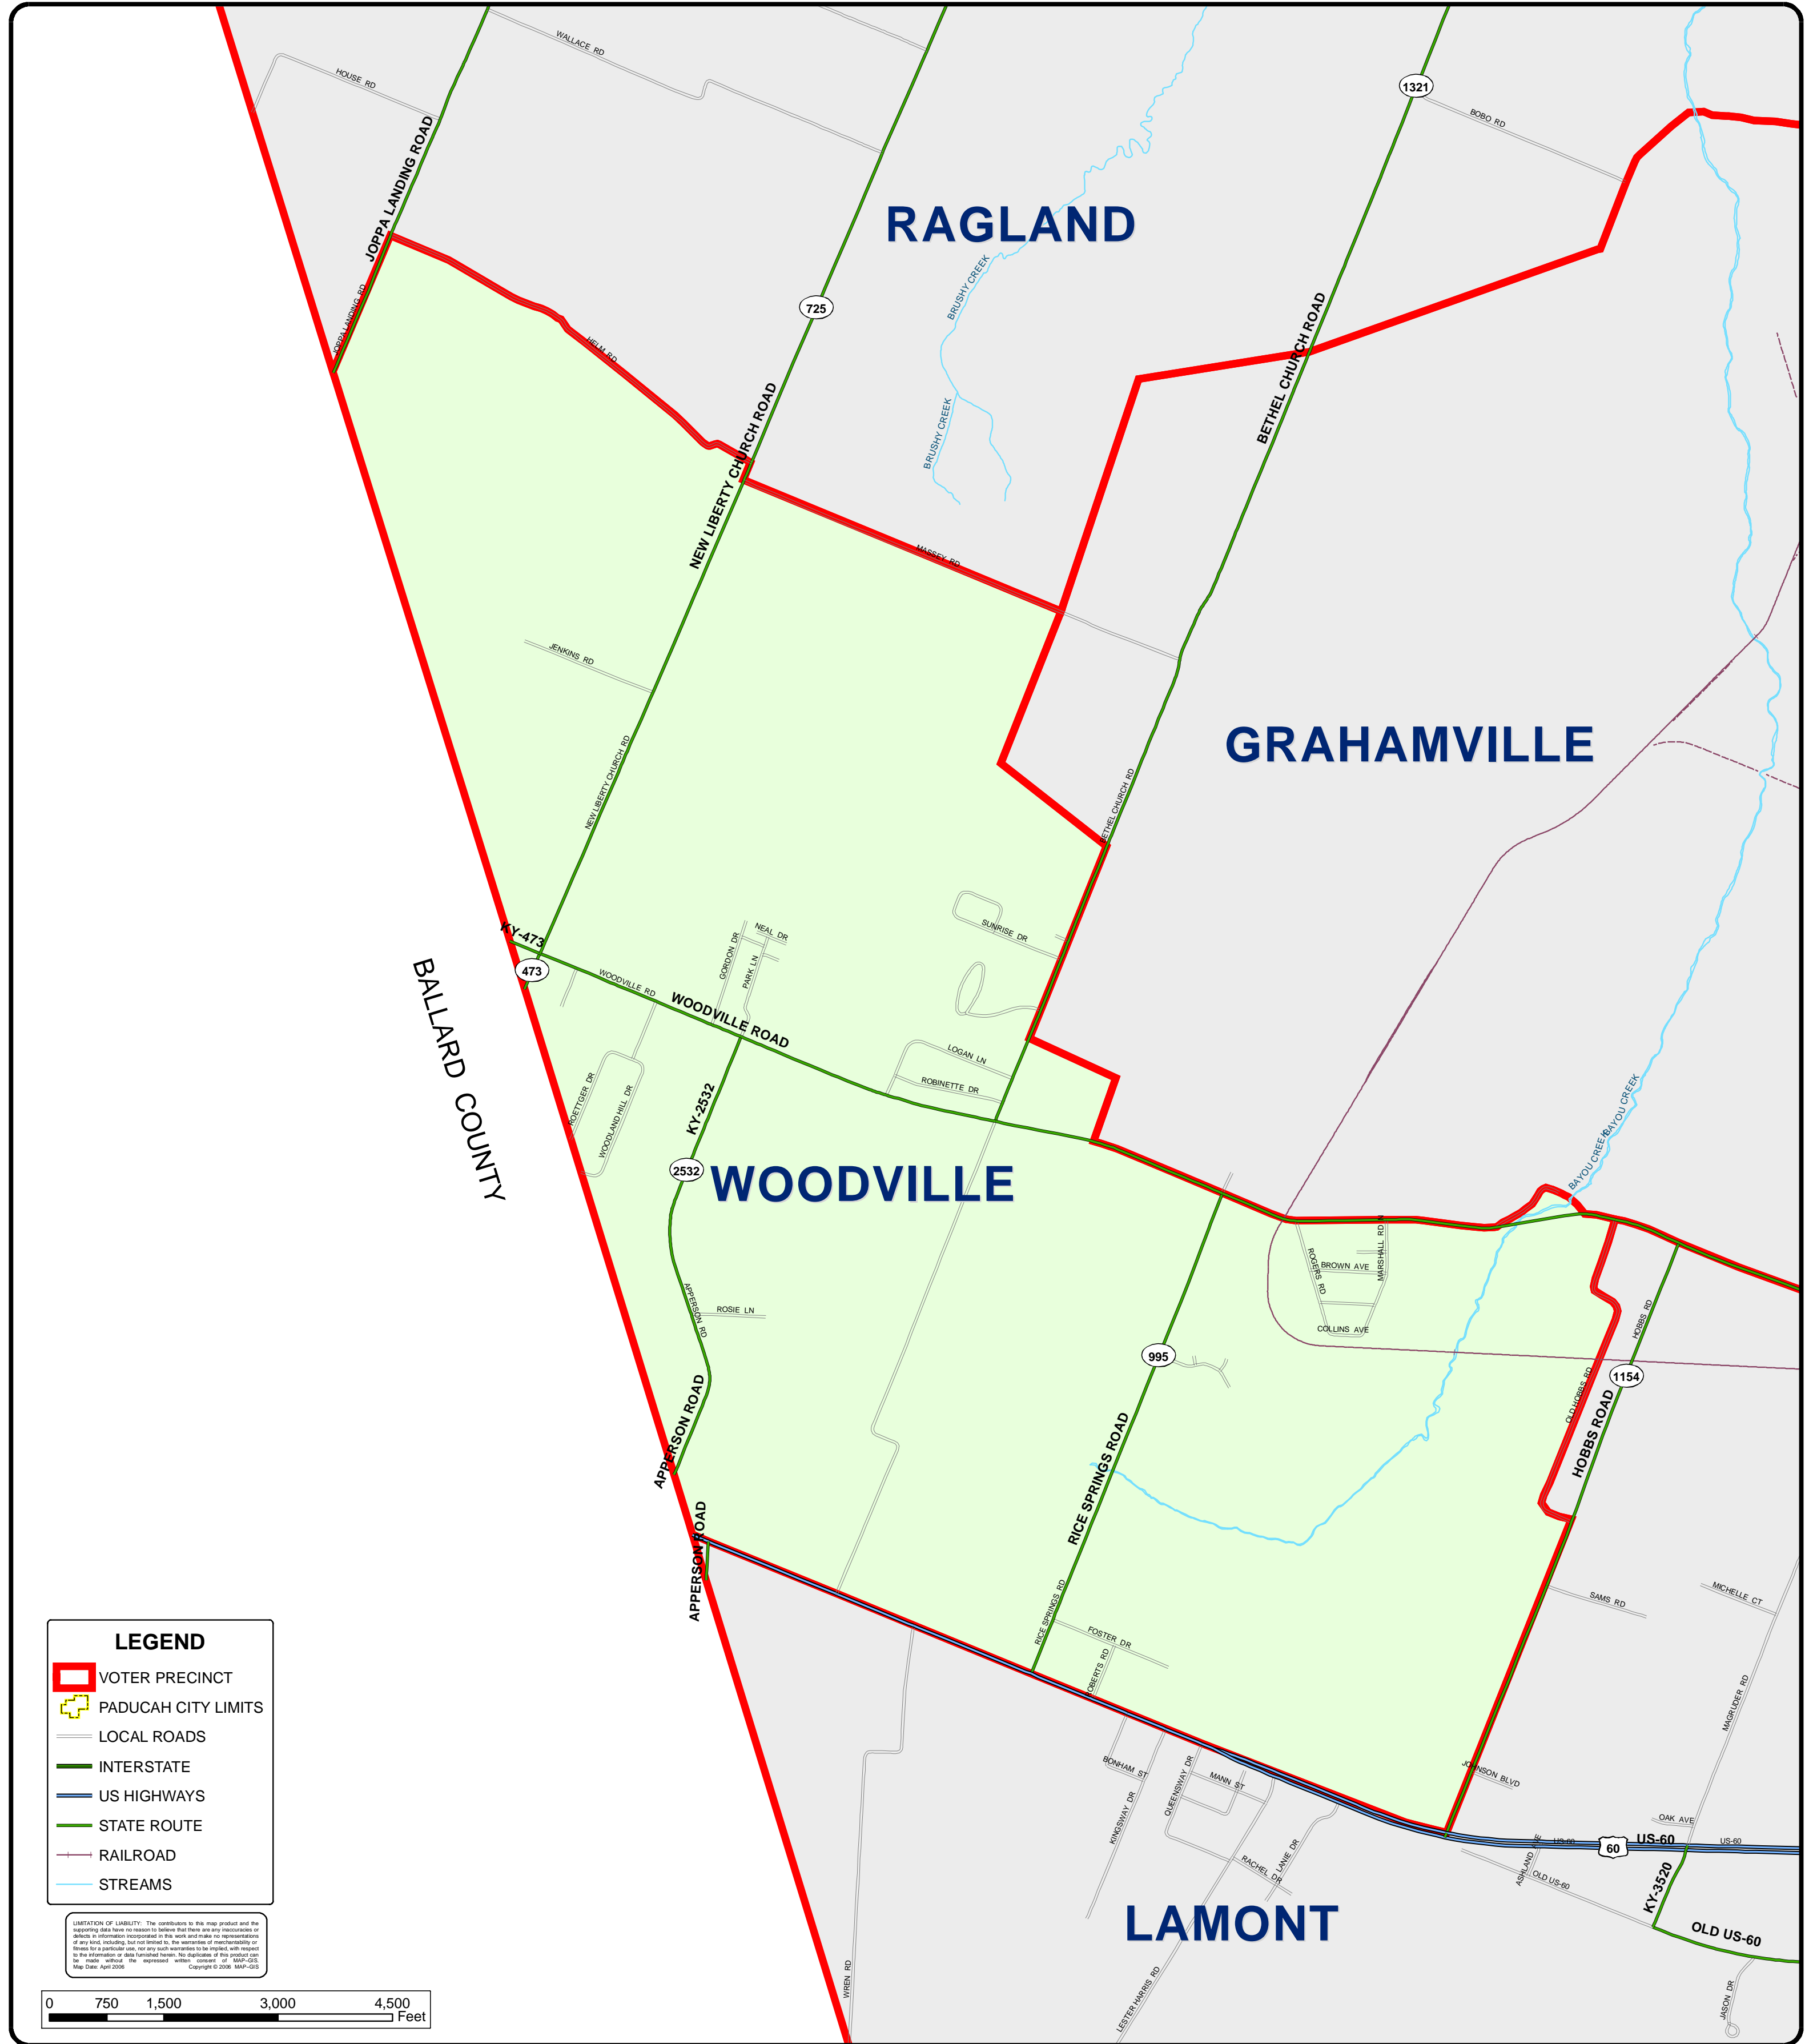

McCRACKEN COUNTY KENTUCKY

2006 VOTER PRECINCT MAP - WOODVILLE -

LEGEND

- VOTER PRECINCT
- PADUCAH CITY LIMITS
- LOCAL ROADS
- INTERSTATE
- US HIGHWAYS
- STATE ROUTE
- RAILROAD
- STREAMS