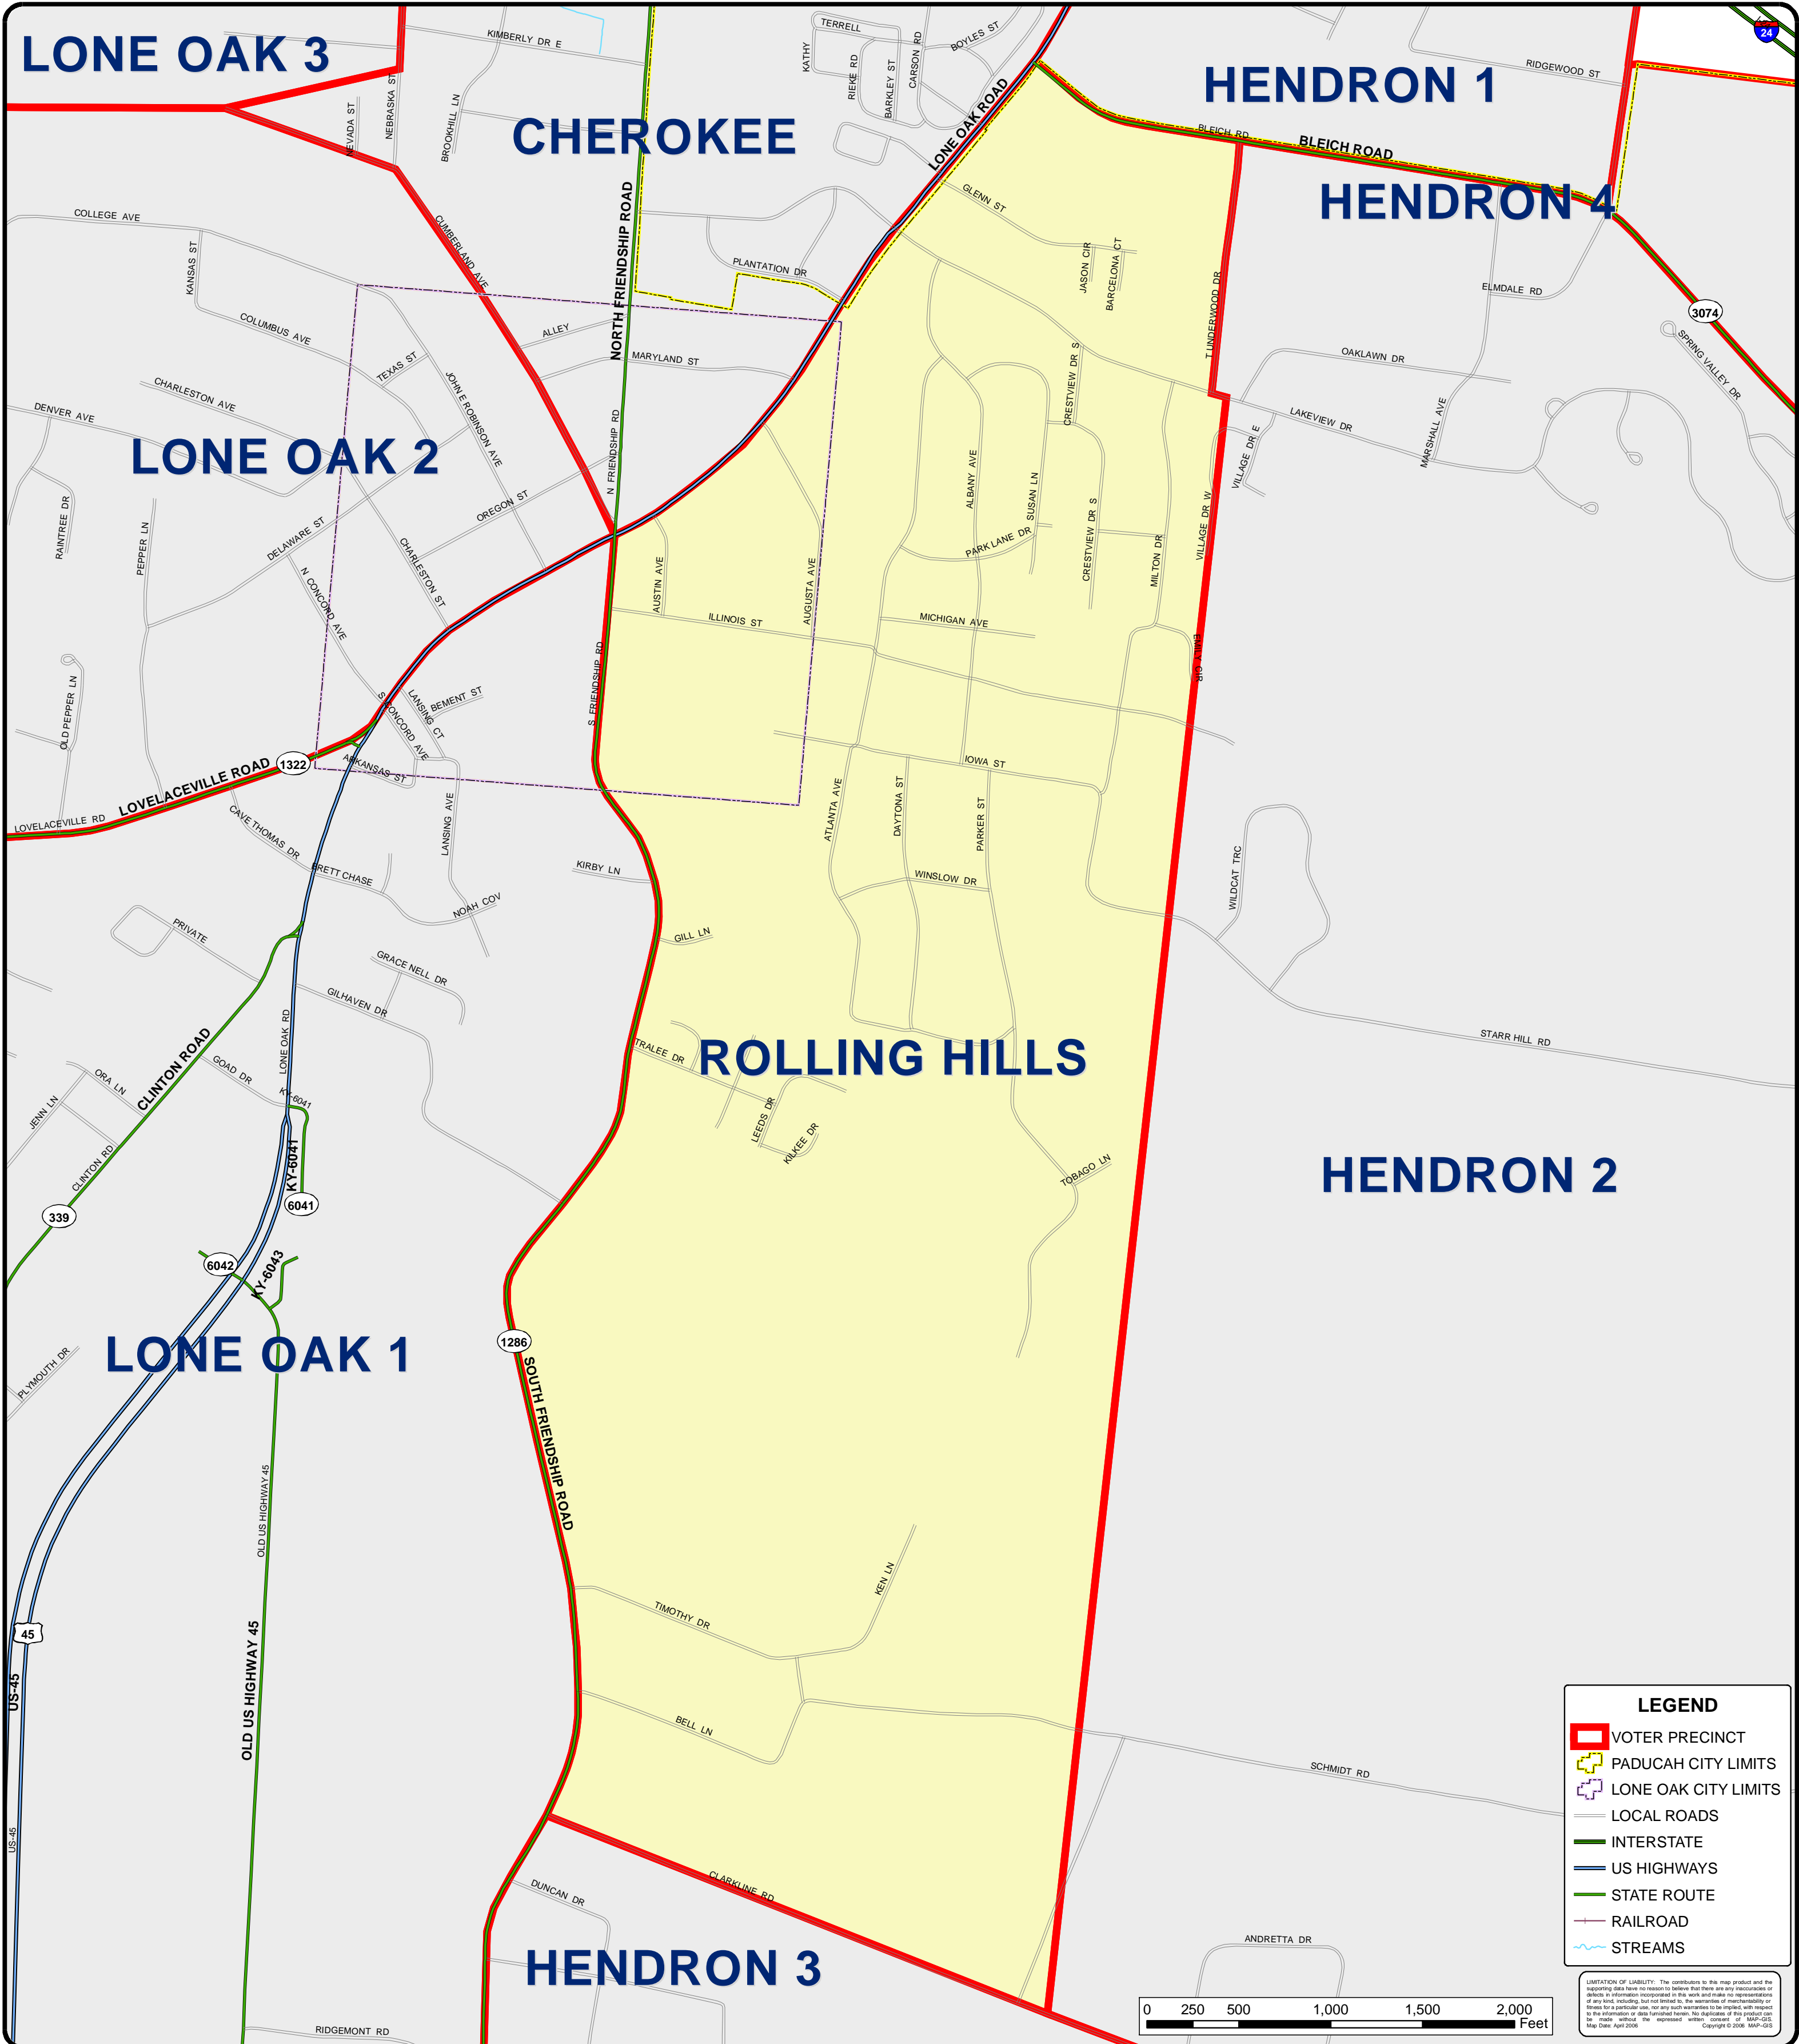

McCRACKEN COUNTY KENTUCKY

2006 VOTER PRECINCT MAP - ROLLING HILLS -

LEGEND

- VOTER PRECINCT
- PADUCAH CITY LIMITS
- LONE OAK CITY LIMITS
- LOCAL ROADS
- INTERSTATE
- US HIGHWAYS
- STATE ROUTE
- RAILROAD
- STREAMS