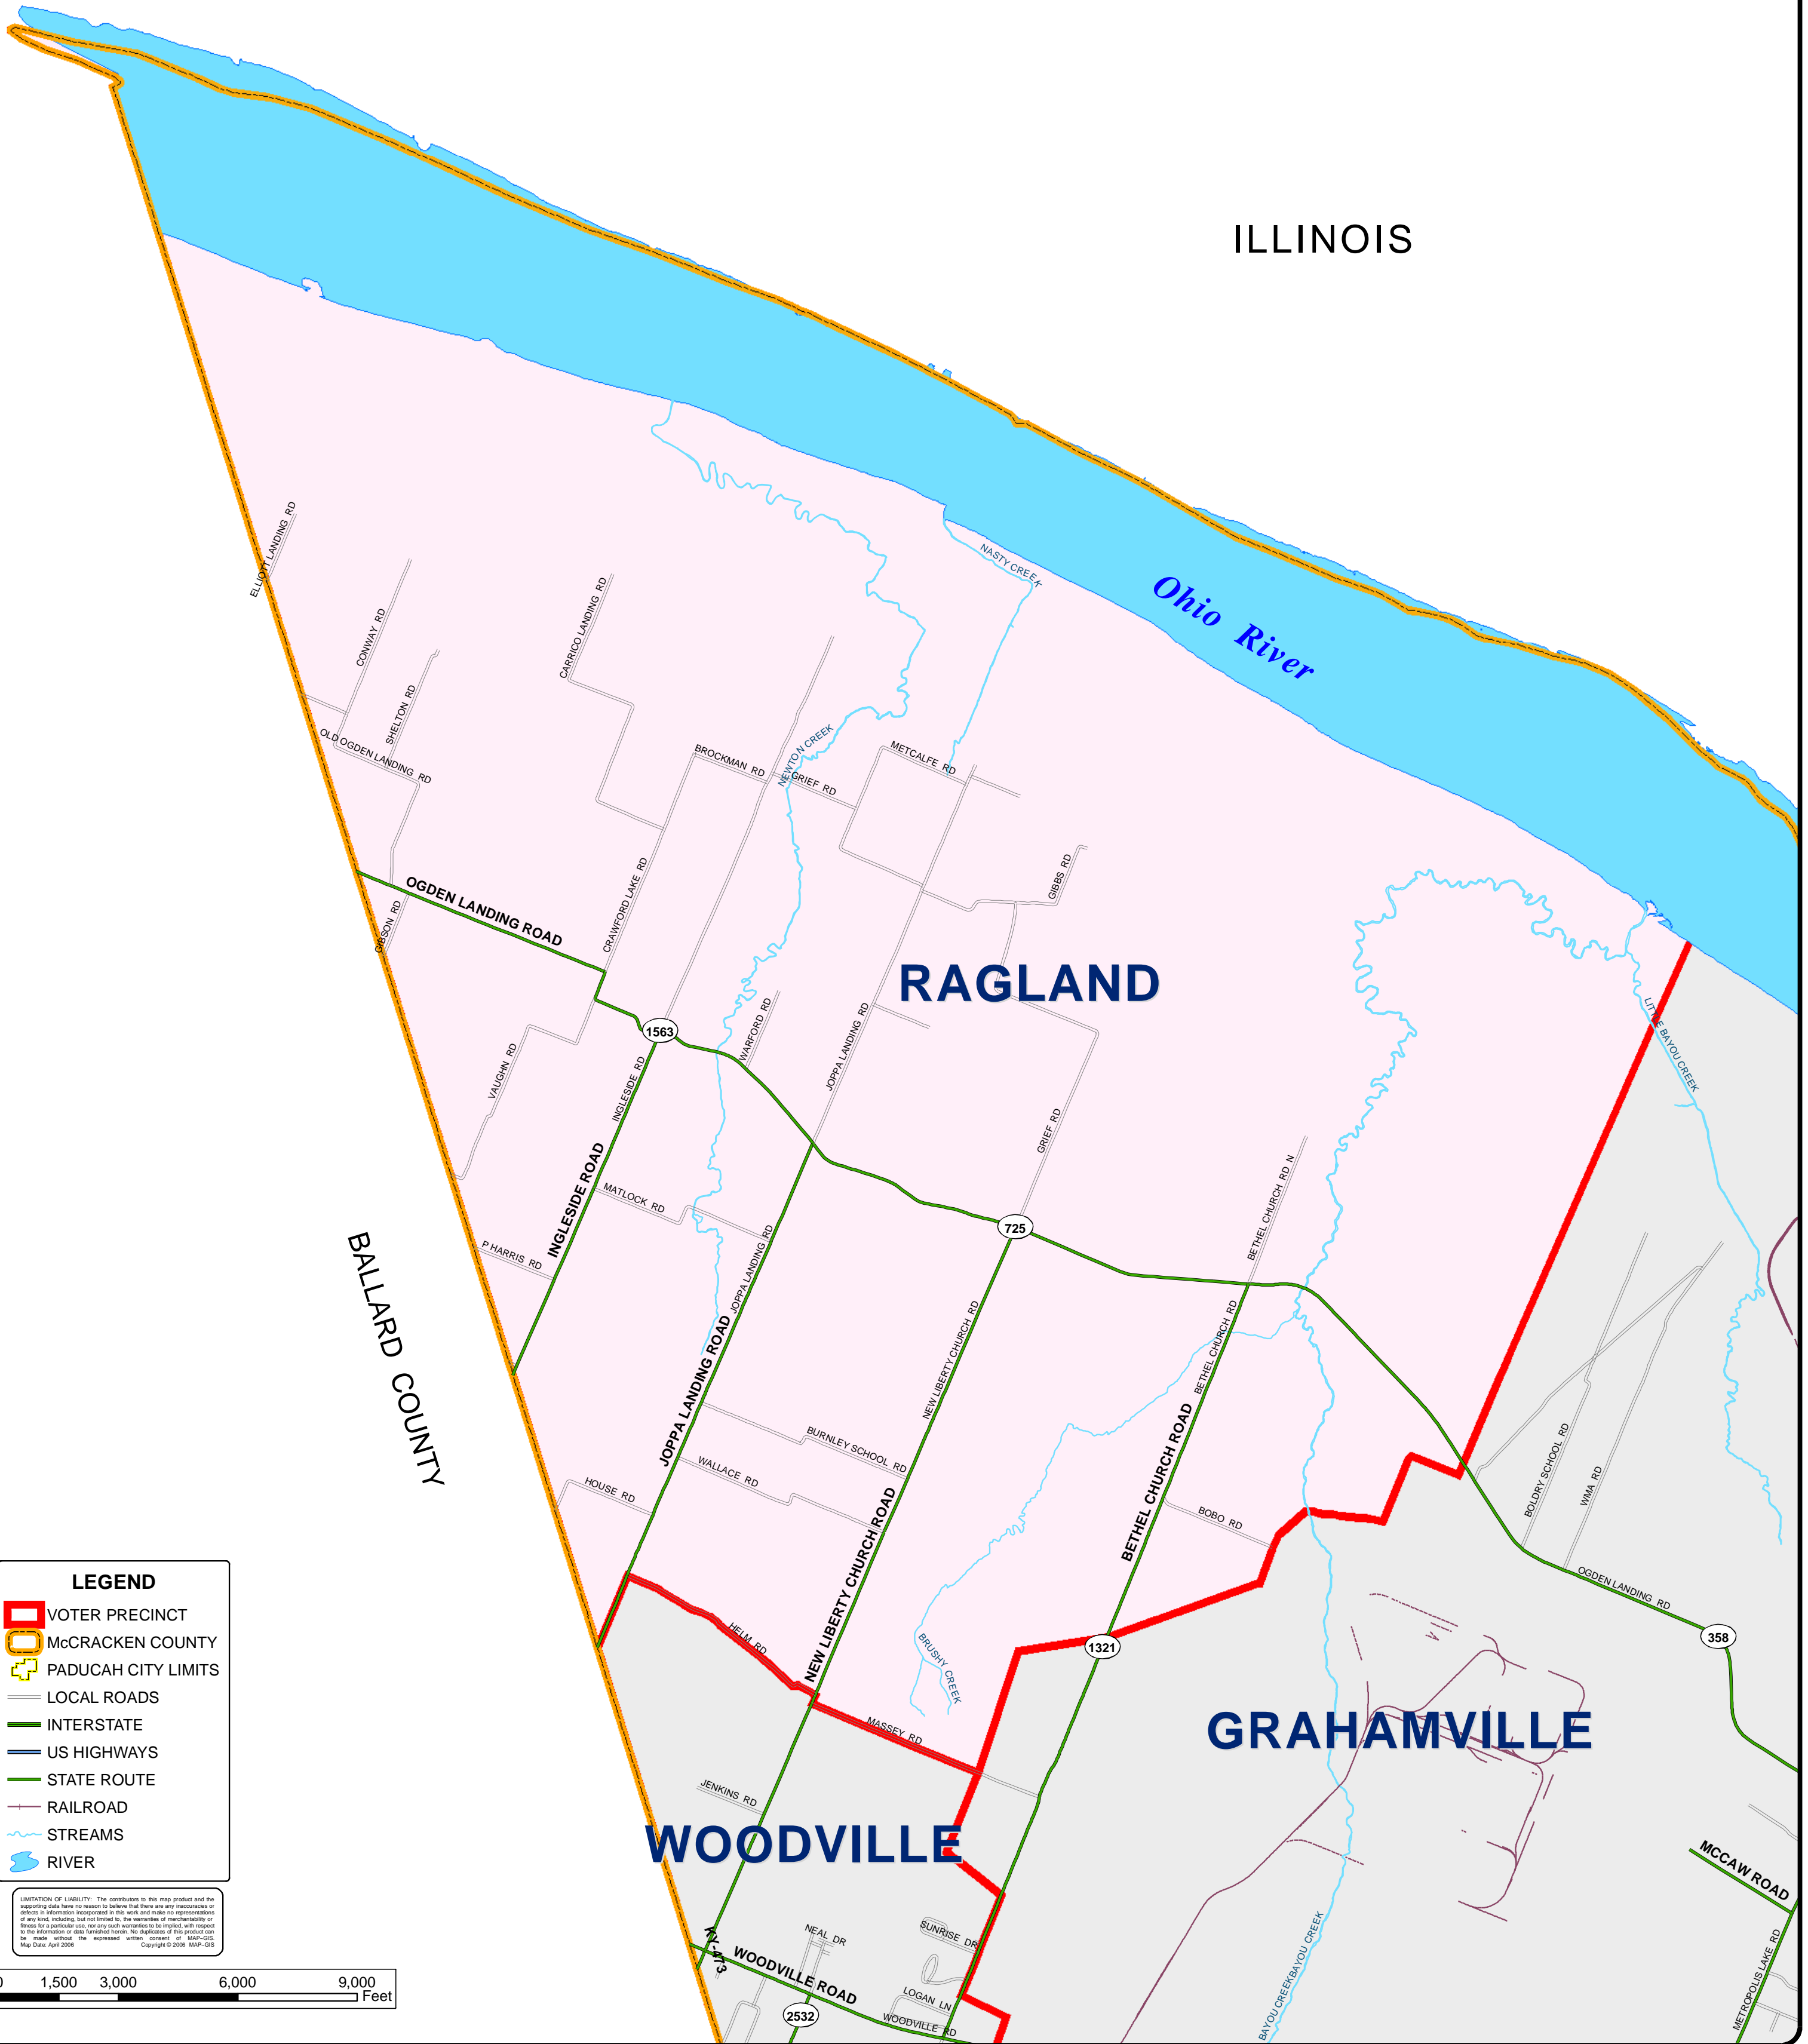

McCRACKEN COUNTY KENTUCKY

2006 VOTER PRECINCT MAP - RAGLAND -

LEGEND

- VOTER PRECINCT
- McCRACKEN COUNTY
- PADUCAH CITY LIMITS
- LOCAL ROADS
- INTERSTATE
- US HIGHWAYS
- STATE ROUTE
- RAILROAD
- STREAMS
- RIVER