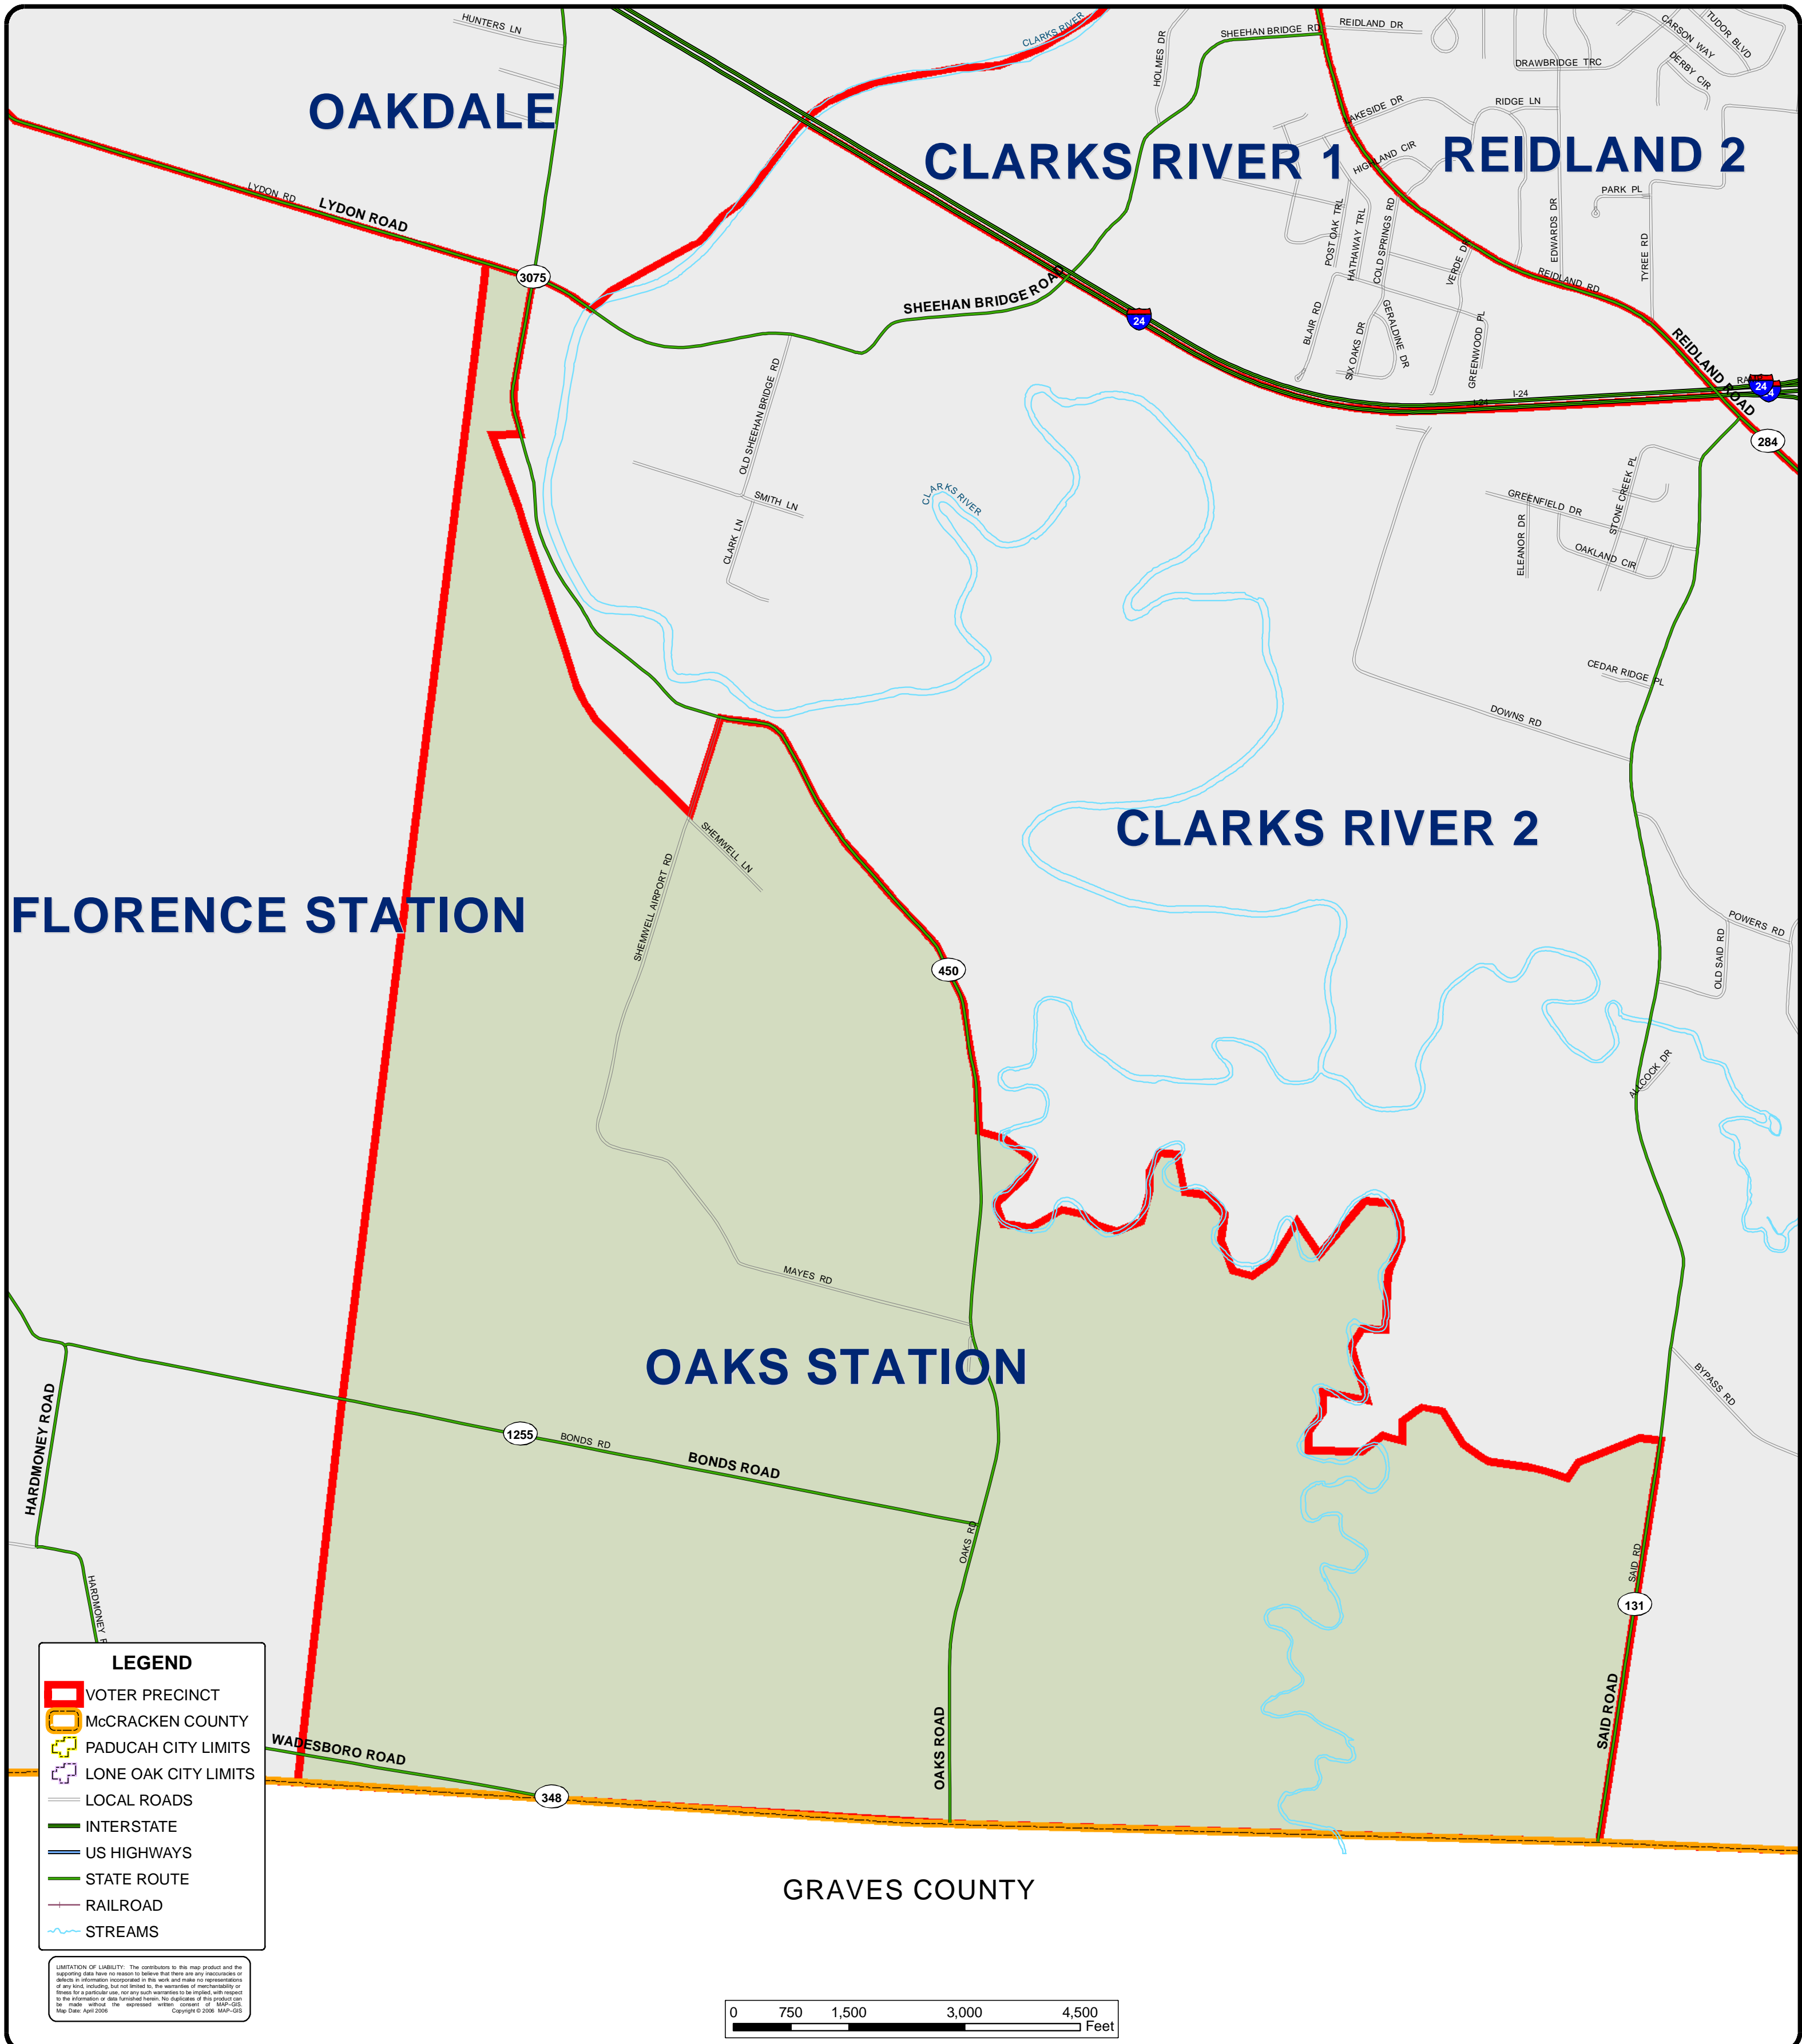

McCRACKEN COUNTY KENTUCKY

2006 VOTER PRECINCT MAP - OAKS STATION -

LEGEND

- VOTER PRECINCT
- McCRACKEN COUNTY
- PADUCAH CITY LIMITS
- LONE OAK CITY LIMITS
- LOCAL ROADS
- INTERSTATE
- US HIGHWAYS
- STATE ROUTE
- RAILROAD
- STREAMS