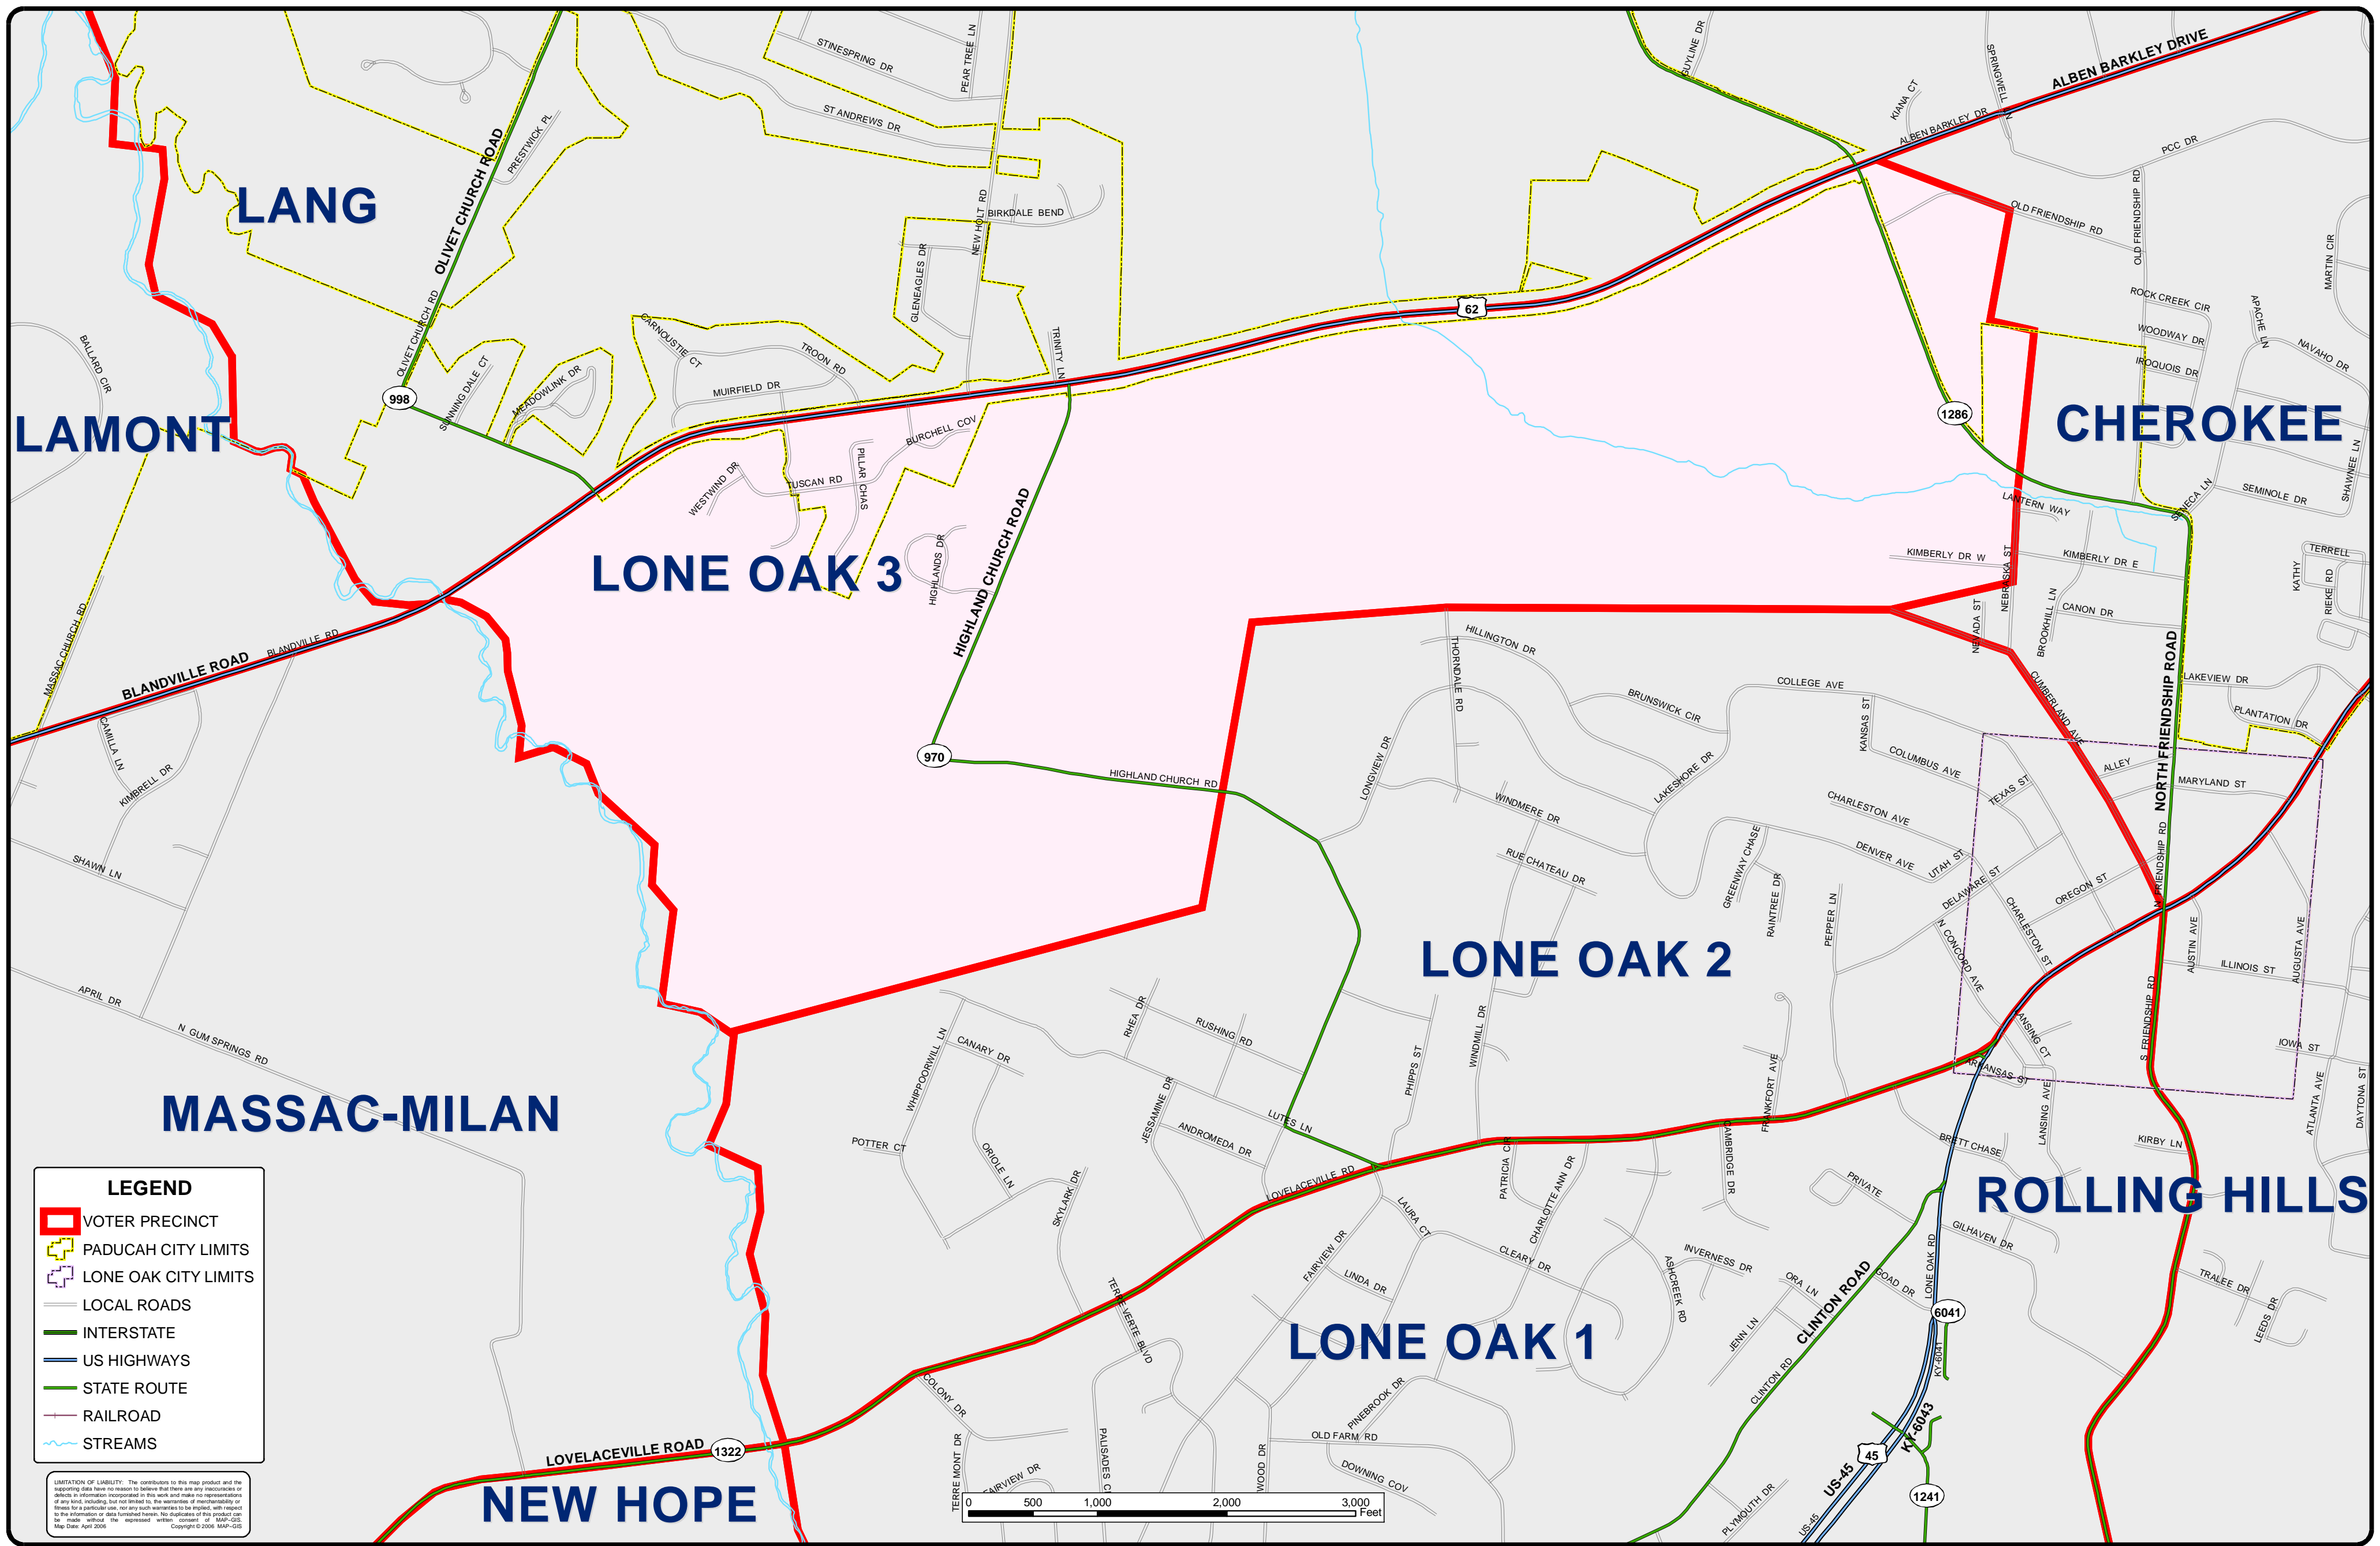

McCRACKEN COUNTY KENTUCKY 2006 VOTER PRECINCT MAP - LONE OAK 3 -

LEGEND

- VOTER PRECINCT
- PADUCAH CITY LIMITS
- LONE OAK CITY LIMITS
- LOCAL ROADS
- INTERSTATE
- US HIGHWAYS
- STATE ROUTE
- RAILROAD
- STREAMS