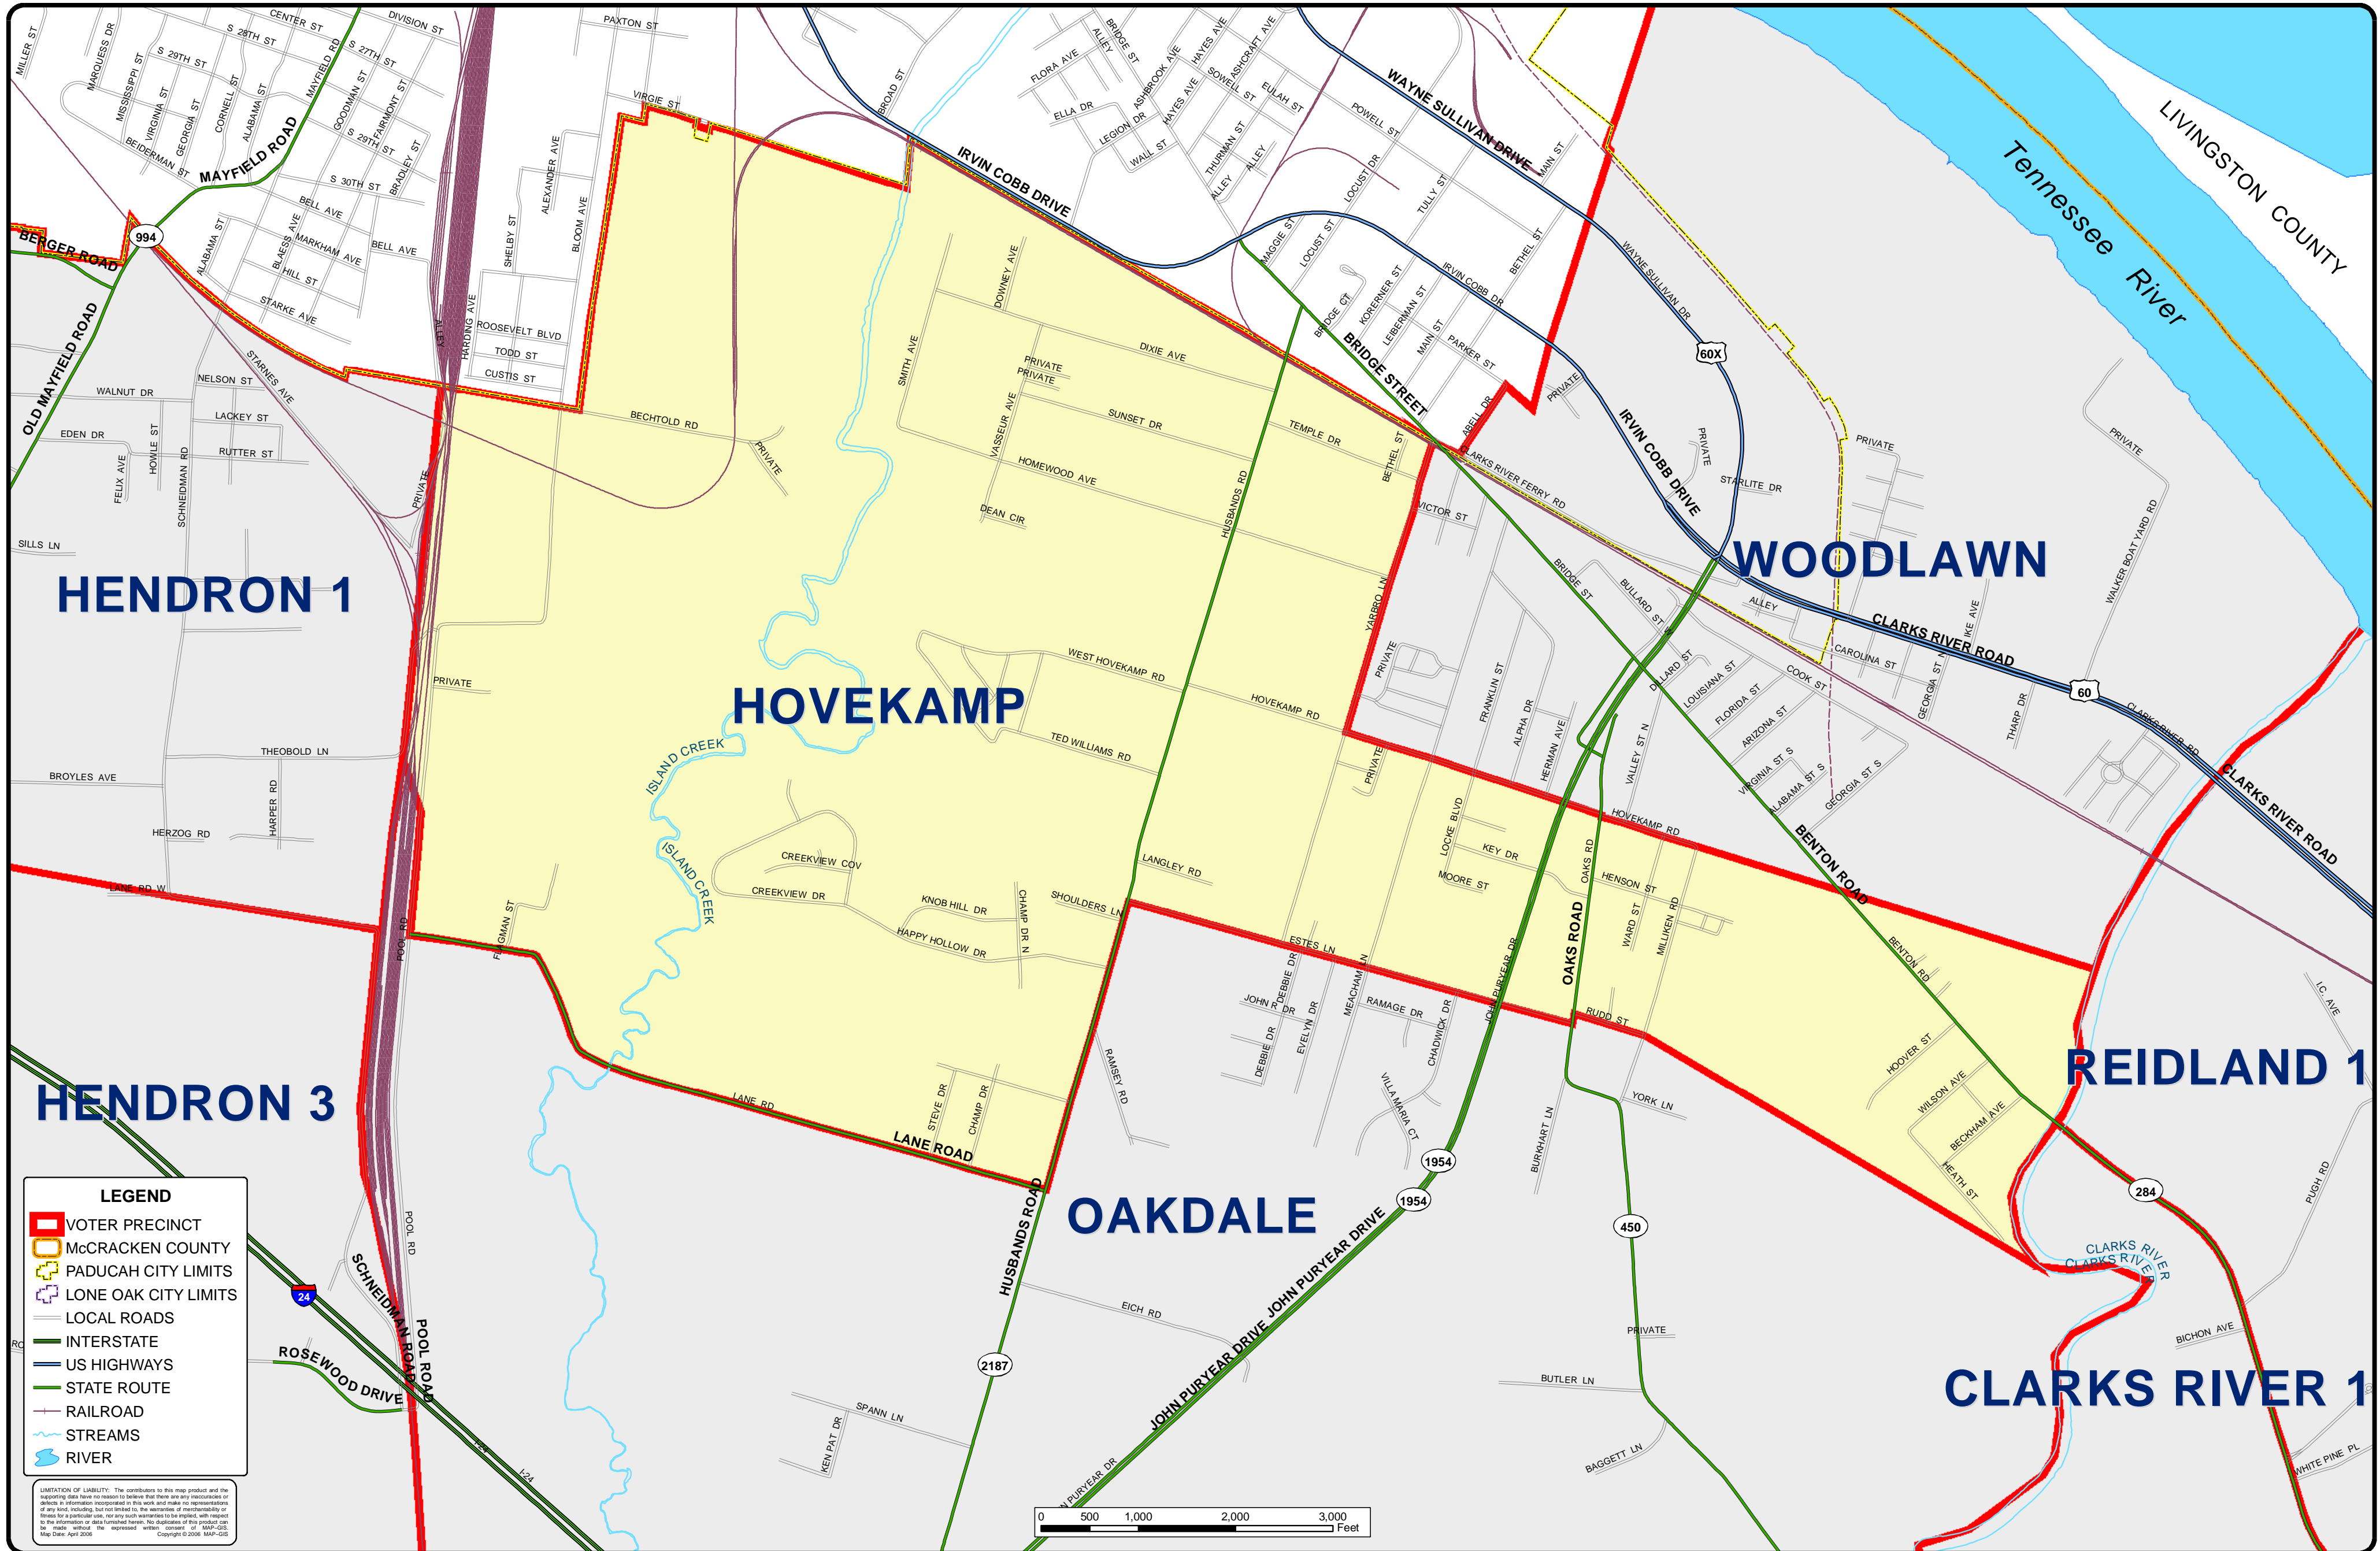

McCRACKEN COUNTY KENTUCKY 2006 VOTER PRECINCT MAP - HOVEKAMP -

LEGEND

- VOTER PRECINCT
- McCRACKEN COUNTY
- PADUCAH CITY LIMITS
- LONE OAK CITY LIMITS
- LOCAL ROADS
- INTERSTATE
- US HIGHWAYS
- STATE ROUTE
- RAILROAD
- STREAMS
- RIVER